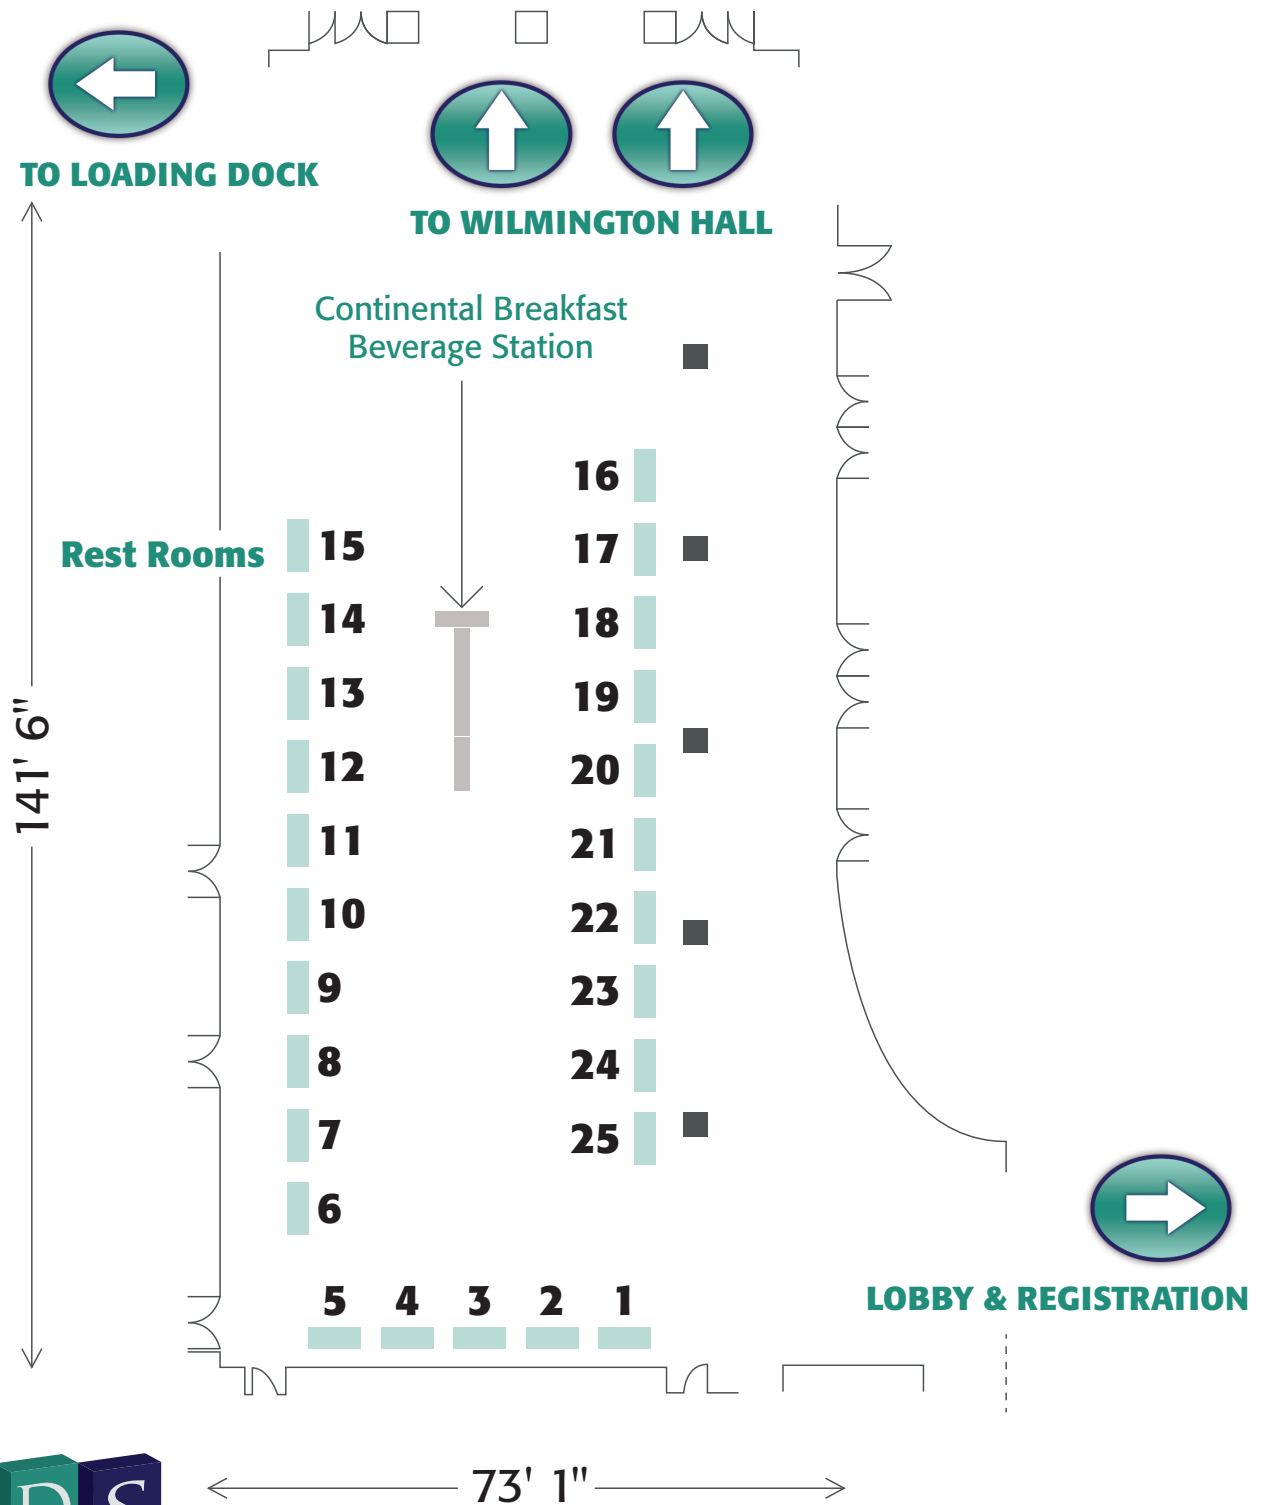

156TH ANNUAL SESSION OF THE DELAWARE STATE DENTAL SOCIETY

Chase Center on the Riverfront

DELAWARE STATE DENTAL SOCIETY

www.delawarestatedentalsociety.org

Governor's Hall